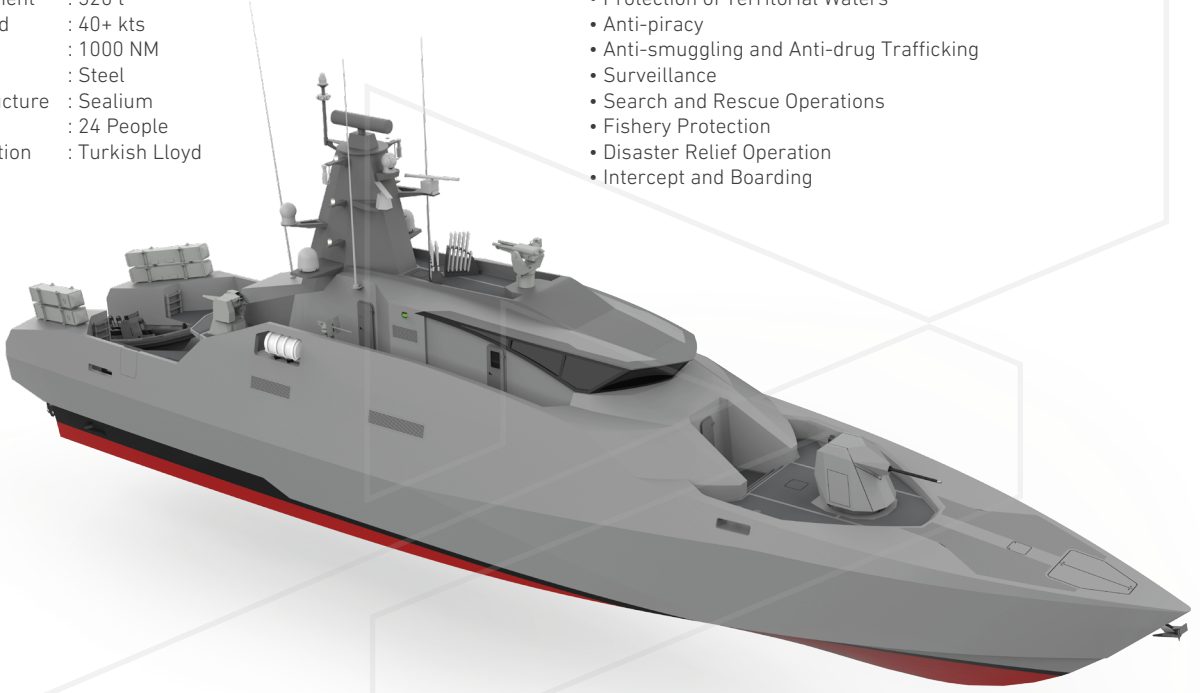

DEARSAN

SHIPYARD

**FAST ATTACK
CRAFT**

FAC 46

GENERAL

- Length (Loa) : 46.75 m
- Beam : 9.20 m
- Draft : 1.90 m
- Displacement : 320 t
- Max Speed : 40+ kts
- Range : 1000 NM
- Hull : Steel
- Superstructure : Sealium
- Crew : 24 People
- Classification : Turkish Lloyd

PROPULSION & ELECTRIC SYSTEM

- Main Engines : 3 x Diesel Engine
- Propulsion : 3 x Water Jet
- Generator Set : 2 x Diesel Generator

INTERNAL COMMUNICATIONS

- Alarm / Announcement (Public Address) and Entertainment System
- Ship Telephone System
- S/P (Sound Powered) Telephone System
- Local Area Network (LAN)
- Satellite TV System
- CCTV System